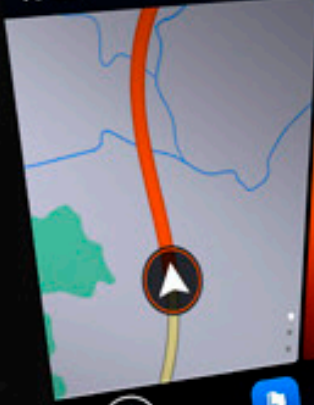

16:23

Normal

20.5°C

signal

Bluetooth

Phone

Red notification