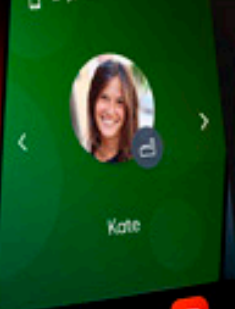

16:23

Normal

20.5°C

signal

Bluetooth

Phone

Red notification