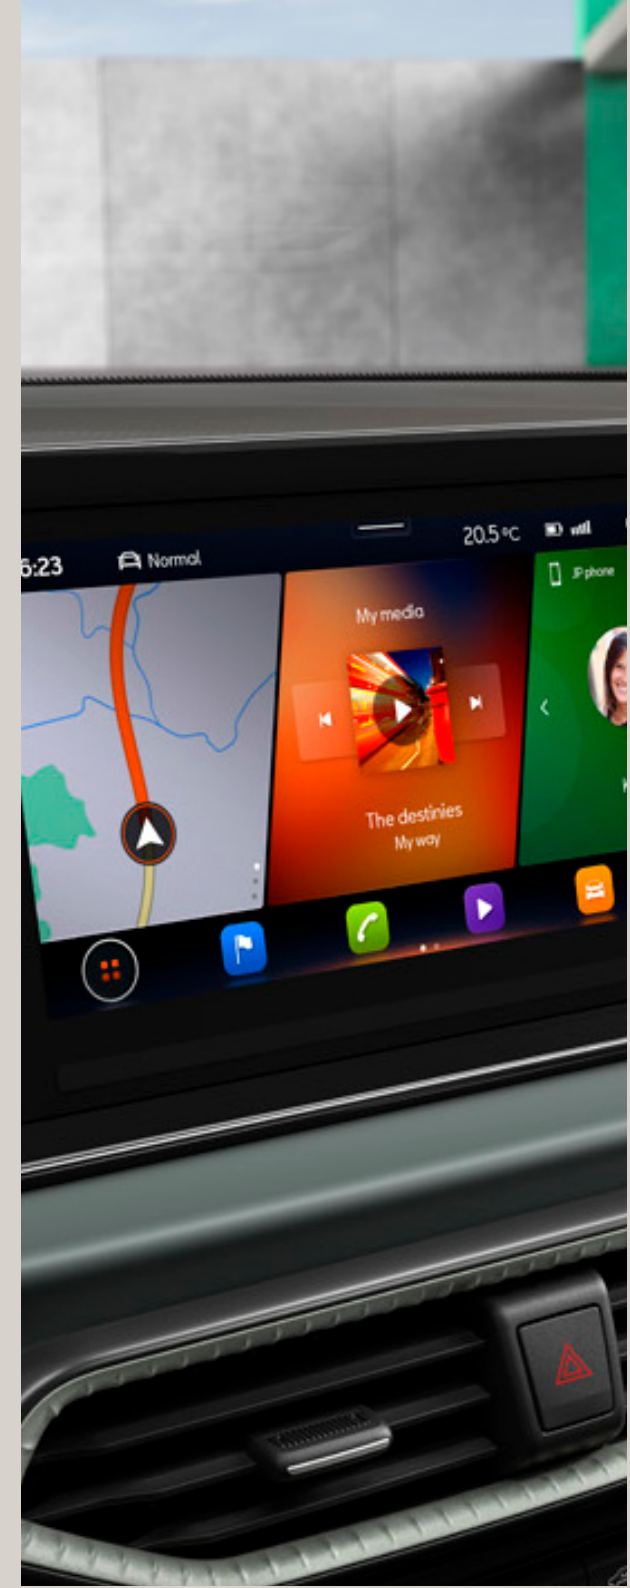

Want a seamless digital experience? The SEAT Arona keeps you constantly connected. Behind the wheel or outside your car. Download the MY SEAT APP and use your smartphone to access vehicle data. Or open MY SEAT APP through the touchscreen to start planning your route or organise your playlist. Now you can locate parking slots, see real-time traffic maps and get route information to improve your experience even more. Always there, always on. That's what real connectivity means.

Standard Connectivity (Included for 10 Years)

- Enrollment via 2KOV
- Enrollment via Pairing Code
- Delete User/ Restore Factory Settings
- Legal Notice
- Privacy Mode & Service Deactivation
- Data Plan (fees apply)
- Static Data Upload
- Online Infotainment Update (OTA)
- Online System Update (OTA)
- Personalisation
- Store
- Breakdown Call
- Customer Care
- Vehicle Health Report
- Vehicle Status
- Service Scheduling
- Driving Data
- Horn & Turn Signals

- Area Alert
- Speed Alert
- Anti-Theft Alert
- Remote Lock & Unlock
- Parking Position
- **Online POI Search (Navi Only)**
- **Online Destination Import (Navi Only)**
- **Online Route Import (Navi Only)**
- **Online Map Update (Navi Only)**
- **Online Voice Assistant (Navi Only)**
- **Internet Radio (Navi Only)**

Connectivity Plus (Included for 3 Years for Navi Systems)

- Online Traffic Information
- Online Route Calculation
- Parking Stations (Dynamic POI)
- Petrol Stations (Dynamic POI)