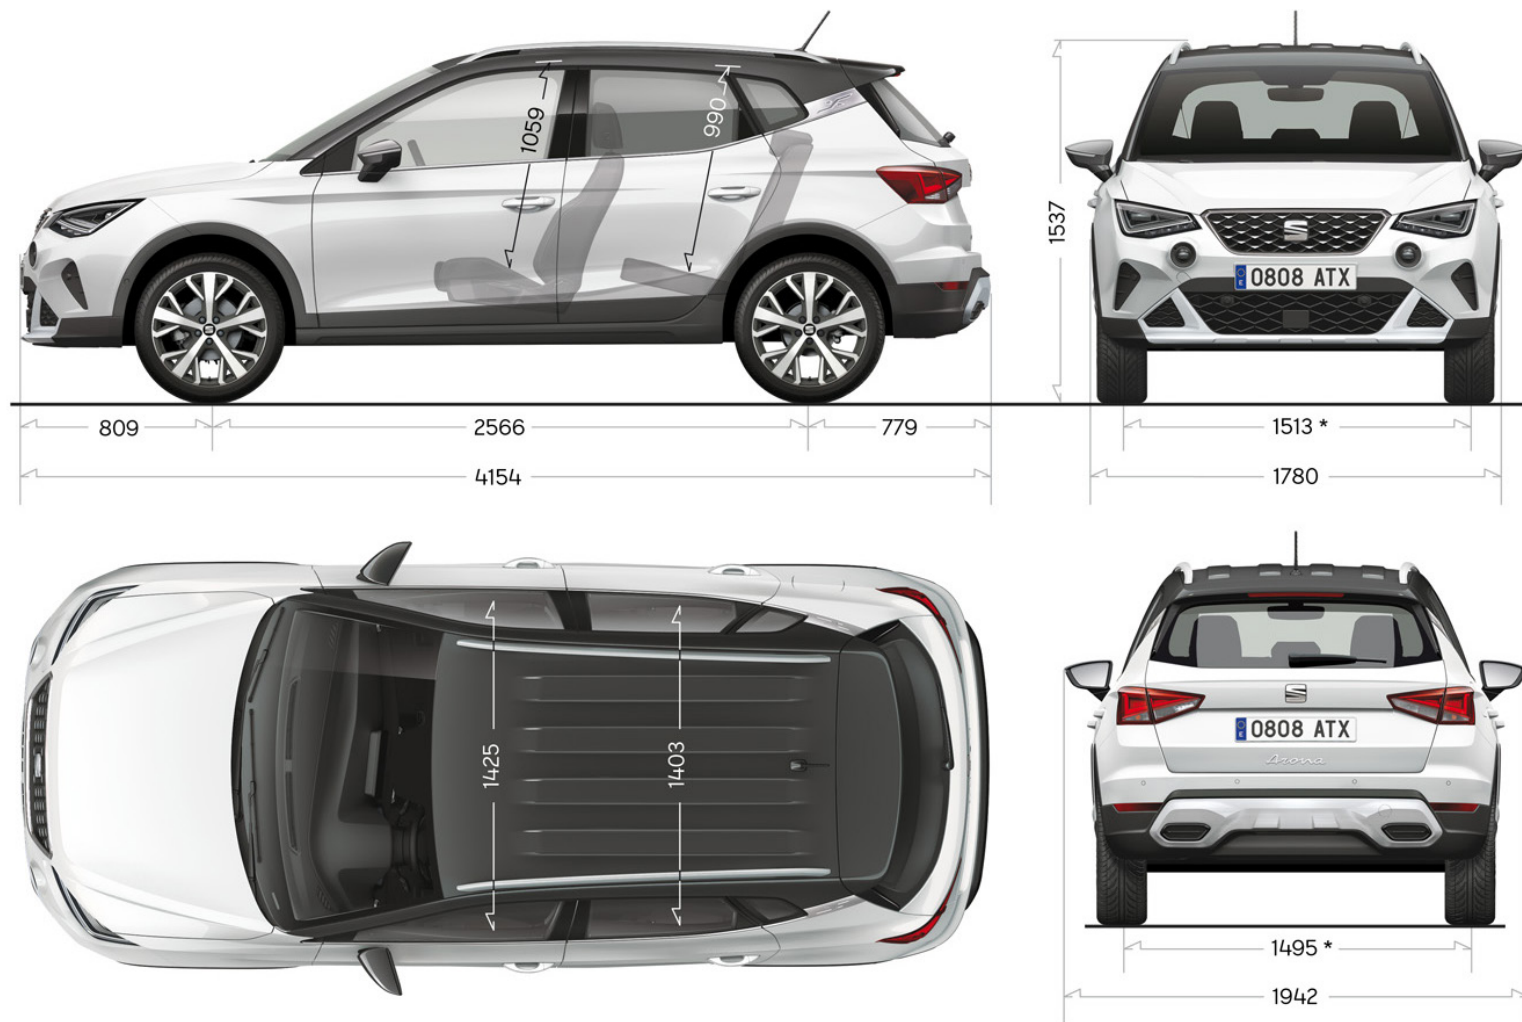

**O : Optional | S: Standard | -: Not Available** Note: \*RRP From is based on the lowest available VRT rate for that model range, adding options to vehicles with higher VRT rates will cause options to increase in cost. The addition of optional extras may result in the vehicle increasing in Co2 g/km and therefore, attracting a higher rate of VRT than described in this product guide. For your exact configuration value, both Co2 g/km and RRP, please visit the.seat.ie configurator

# Dimensions

\* Con neumático: 205/60 R16 ET45